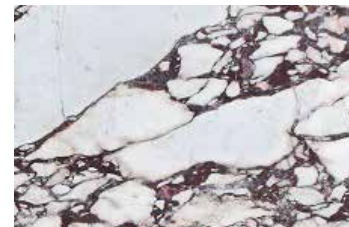

CLASSIC ROMAN TRAVER-
TINE FILLED WITH RESINE